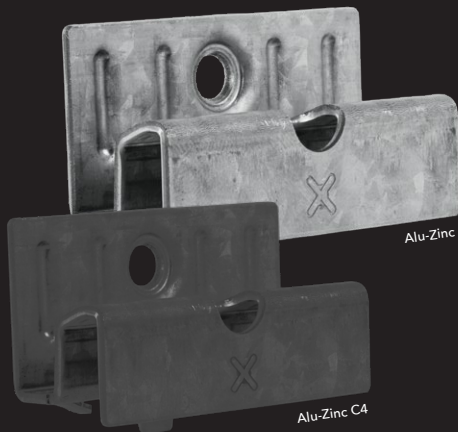

## FACADE CONNECTOR

The **DEKORA** Facade Connector ensures simple, fast, and secure installation of closed cladding made of wood or wood-like materials.

The concealed tongue and groove fixing protects the exterior surface from the effects of the weather and ensures optimum structural protection.

The chamfered locating guide facilitates installation and ensures smooth insertion and positioning of the cladding profile into the connector.

The connector compensates natural swelling movements of the cladding without any restrictions - swelling movements are absorbed by the integrated relief zones.

The cladding profiles are securely affixed to the substructure via the cladding connector using the provided system screw.

OVERVIEW	
<b>Material:</b>	Aluminium-zinc coated sheet metal Aluminium-zinc coated sheet metal with additional C4 zinc flake coating black System screw ELITA hardened stainless steel
<b>Fire rating:</b>	Assured by metal connectors
<b>Fastening type:</b>	Concealed sliding point fastening
<b>Façade profile:</b>	Specific DEKORA profile

DEKORA		
Description	PU	Prod. No.
Alu Zinc	100 PCS	015005000
Alu Zinc C4 black	100 PCS	015105000

**SET-PACK**  
Each package contains the ELITA1 4.5 x 34mm system screws required for installation and assembly instructions