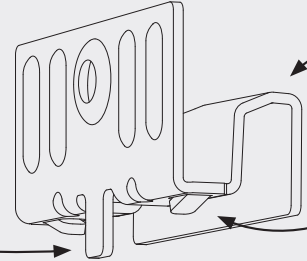

The chamfered locating guide facilitates installation and ensures smooth insertion and positioning of the cladding profile into the connector.

The connector compensates natural swelling movements of the cladding without any restrictions - swelling movements are absorbed by the integrated relief zones.

The cladding profiles are securely affixed to the substructure via the cladding connector using the provided system screw.

OVERVIEW	
<b>Material:</b>	Aluminium-zinc coated sheet metal Aluminium-zinc coated sheet metal with additional C4 zinc flake coating black System screw ELITA hardened stainless steel
<b>Fire rating:</b>	Assured by metal connectors
<b>Fastening type:</b>	Concealed sliding point fastening
<b>Façade profile:</b>	Specific DEKORA profile

**BRANDING**  
Custom branding upon request

Positioning guides ensure smooth installation and alignment of the cladding profiles

Deformation forces on the substructure are counteracted by stabilising zones.

Long guiding zones secure the cladding profile and compensate shrinking movements

Chamfered locating guide for easy profile positioning

Integrated relief zones compensate swelling movements

Guide tabs for quick and easy installation