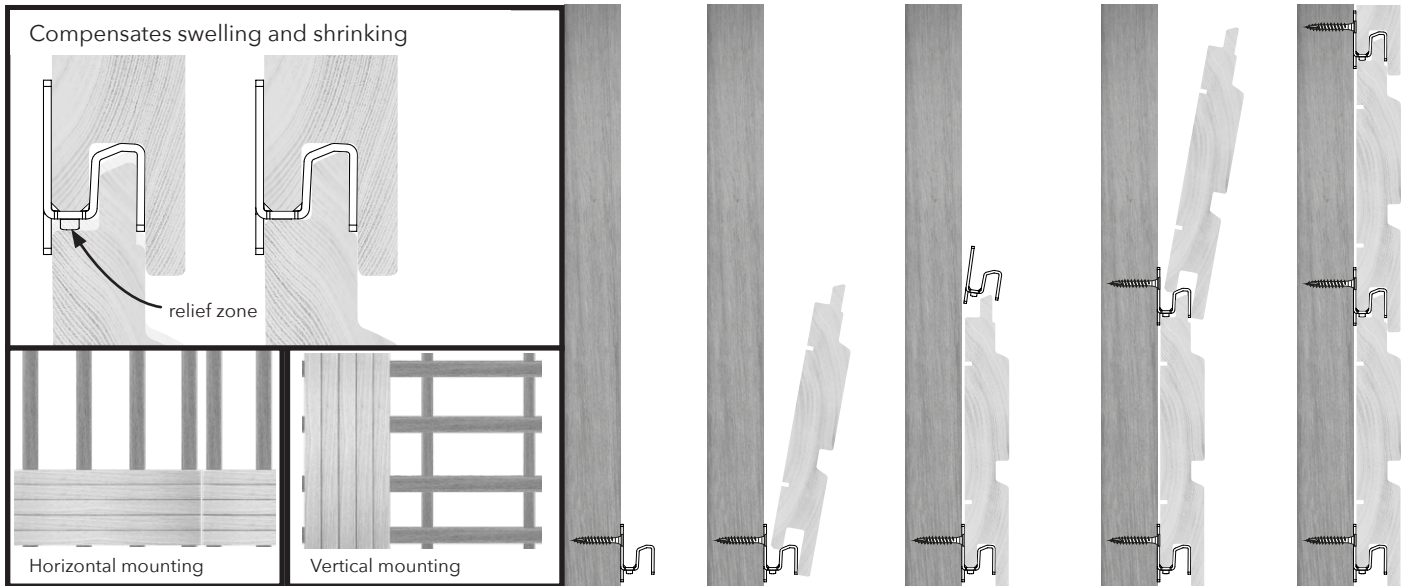

The chamfered locating guide facilitates installation and ensures smooth insertion and positioning of the cladding profile into the connector.

The connector compensates natural swelling movements of the cladding without any restrictions - swelling movements are absorbed by the integrated relief zones.

The cladding profiles are securely affixed to the substructure via the cladding connector using the provided system screw.

OVERVIEW	
<b>Material:</b>	Aluminium-zinc coated sheet metal Aluminium-zinc coated sheet metal with additional C4 zinc flake coating black System screw ELITA hardened stainless steel
<b>Fire rating:</b>	Assured by metal connectors
<b>Fastening type:</b>	Concealed sliding point fastening
<b>Façade profile:</b>	Specific DEKORA profile

**BRANDING**  
Custom branding upon request

Positioning guides ensure smooth installation and alignment of the cladding profiles

Deformation forces on the substructure are counteracted by stabilising zones.

Long guiding zones secure the cladding profile and compensate shrinking movements

Chamfered locating guide for easy profile positioning

Integrated relief zones compensate swelling movements

Guide tabs for quick and easy installation