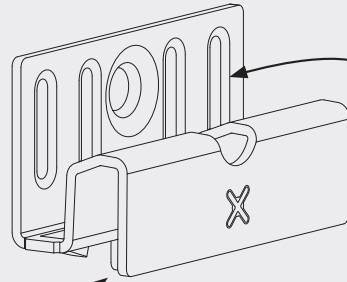

The chamfered locating guide facilitates installation and ensures smooth insertion and positioning of the cladding profile into the connector.

The connector compensates natural swelling movements of the cladding without any restrictions - swelling movements are absorbed by the integrated relief zones.

The cladding profiles are securely affixed to the substructure via the cladding connector using the provided system screw.

OVERVIEW	
<b>Material:</b>	Aluminium-zinc coated sheet metal Aluminium-zinc coated sheet metal with additional C4 zinc flake coating black System screw ELITA hardened stainless steel
<b>Fire rating:</b>	Assured by metal connectors
<b>Fastening type:</b>	Concealed sliding point fastening
<b>Façade profile:</b>	Specific DEKORA profile

DEKORA		
Description	PU	Prod. No.
Alu Zinc	100 PCS	015005000
Alu Zinc C4 black	100 PCS	015105000

**SET-PACK**  
Each package contains the ELITA1 4.5 x 34mm system screws required for installation and assembly instructions

**BRANDING**  
Custom branding upon request

Positioning guides ensure smooth installation and alignment of the cladding profiles

Deformation forces on the substructure are counteracted by stabilising zones.